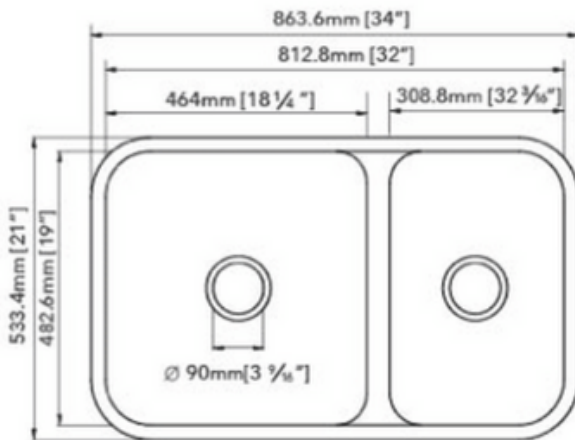

STAINLESS STEEL SINK

SPECIAL ORDER

MODEL: SS-117-20-3421A2

DEPTH	GAUGE
9"	16

- Under-mount Double Bowl Sink
- Dimensions: 34"x21"
- Material: SS304
- Finish: Brushed
- Low Divide for Easy Overflowing

Undercoated and Sound Pads

3-1/2" Drain Opening

Supplied with Fasteners

cUPC Certified

Disclaimer: Nerval makes every effort to provide accurate specification data. However, specification may change without notice. Please visit nerval website to see Nerval's terms and conditions.